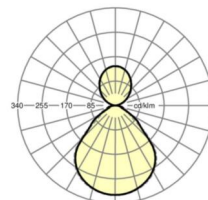

ELECTRICAL ENGINEERING

Controller	Electronic driver DALI (1 pcs.)
Light Control	netlife flex55
System output	38W
Mains voltage	230V/50Hz
Circuit breakers (inrush current)	13 pieces/B10, 24 pieces/B16, 25 pieces/C10, 40 pieces/C16
Energy efficiency class/light source	C

LIGHTING TECHNOLOGY

Placement	LED, Colour rendering/Light colour CRI ≥ 80 / 3000K
Colour tolerance (MacAdam)	3SDCM
Photobiological safety (Luminaire)	RGO
Nominal luminous flux	4816lm
LED service life	70000h L80/B10 (Tq 25°C), 50000h L90/B50 (Tq 25°C)
Luminaire luminous efficiency	128lm/W
UGR lat./long.	15.8 / 16.1

MECHANICS

Housing colour	traffic white RAL 9016
Dimensions (LxWxDxH)	1248mm x 239mm x 55mm
Weight (net)	7.1kg
Type of installation	Pendant individual mounting, Pendant light strip mounting

Dimensions

L	1248 mm	Length
B	239 mm	Width
H	55 mm	Height
A1	1000 mm	Mounting distance single mounting
A2	1123 mm	Mounting distance 1st luminaire of the light run
A3	1248 mm	Mounting distance between luminaires in a light run arrangement
P min	150 mm	Minimum suspension length
P max	1900 mm	Maximum suspension length

DEEP-LINK

<https://www.regiolux.de/en/article/65723056170>

Reference	LED 4800lm 830
ηLB	100 %
Φ ↓/↑	67 % / 33 %
UGR lat./long.	15.8 / 16.1
VDU	65° < 3000cd/m²